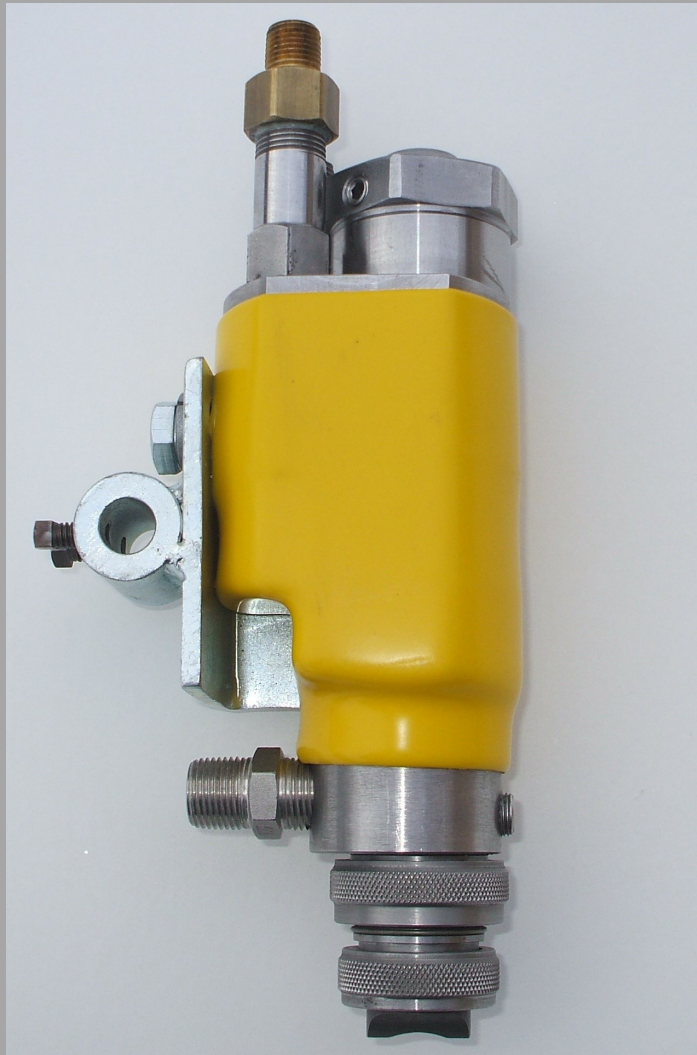

Kelly-Creswell Rebuilt Nautilus 20 Series Truck Mounted Air Spray Guns

Nautilus series striping guns are designed to apply all waterborne, alkyd base and heavy VOC traffic paints.

Available in two sizes Nautilus 15 and Nautilus 20 with multiple nozzles for varying spray patterns ranging from 4 - 12 inches.

Available in bleeder and non-bleeder configuration with the Kelly-Creswell exclusive "Flush On The Fly" capability.

Large ports and internal components are designed to spray even the heaviest traffic paints including premix.

- **All Stainless steel construction.**
- **Hardened exterior nozzle insures long life.**
- **Square cut beginnings and excellent delineation.**
- **Easy to service and maintain.**
- **Application speeds 8 - 18 MPH.**
- **Replacement parts interchangeable with Kamber.**
- **Proudly made in USA.**
- **Parts, service available from Kelly-Creswell a name that has defined striping since 1937.**